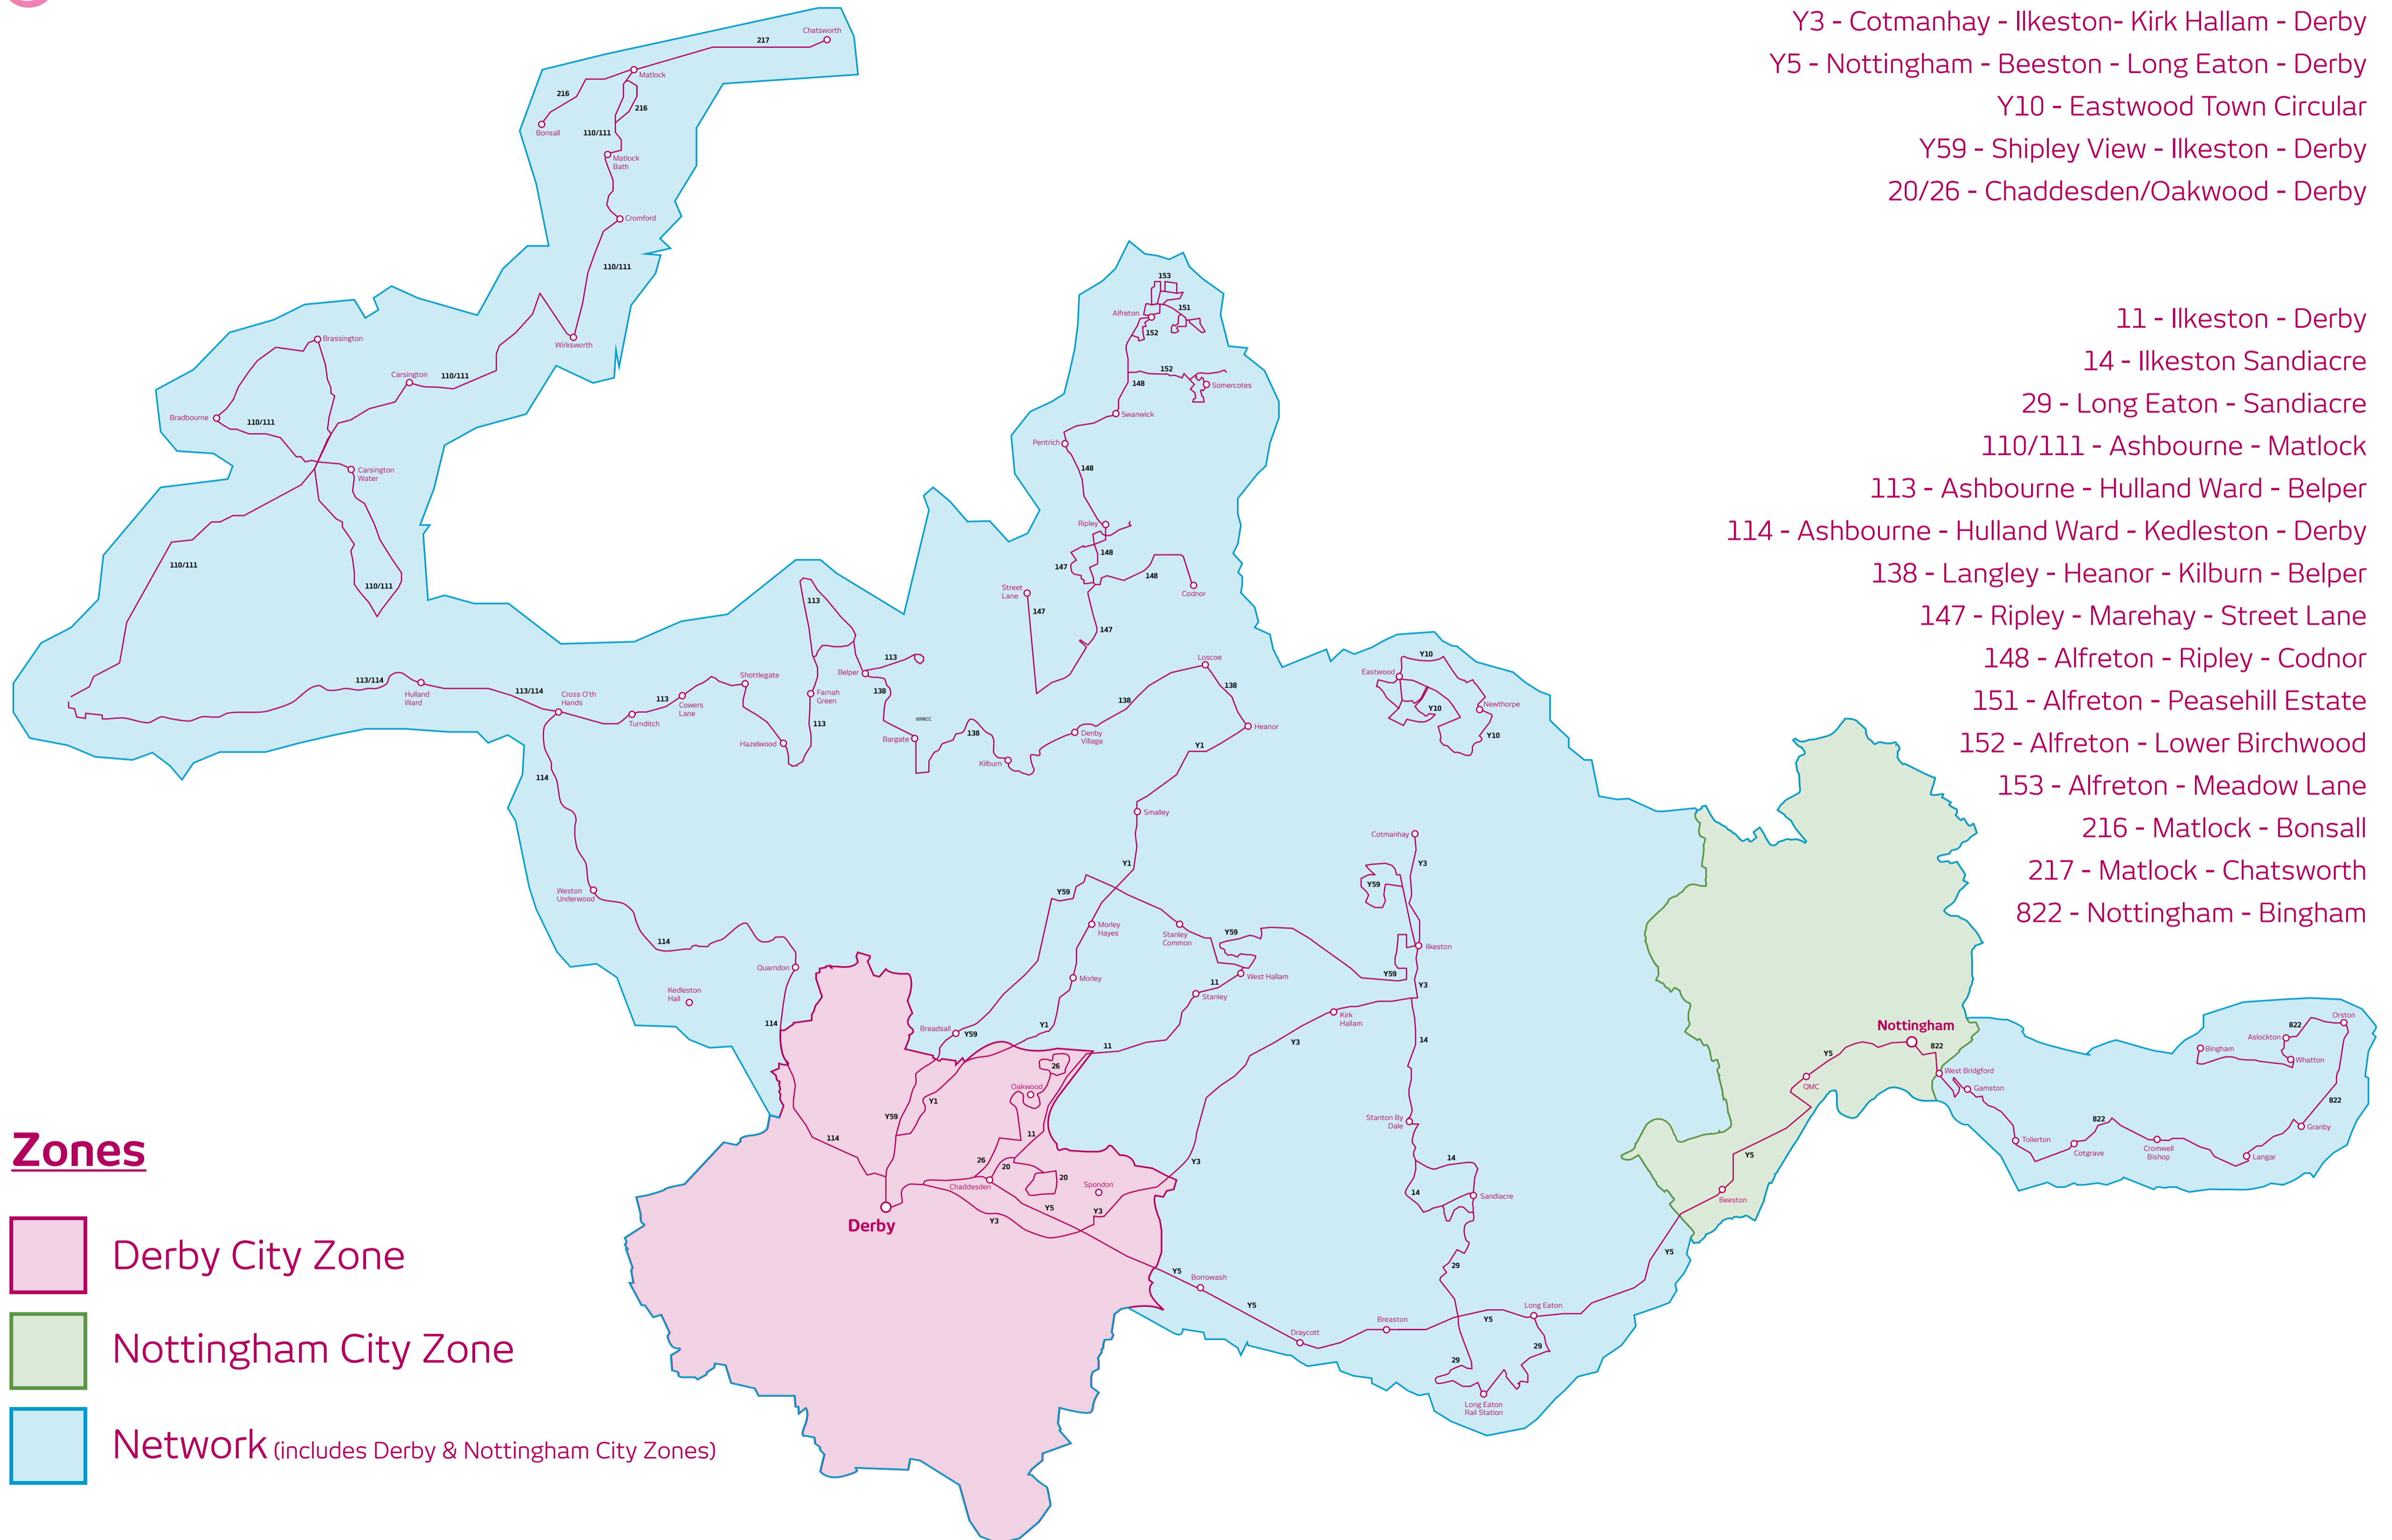

your bus Network Map

Our Services

- Y1 - Heanor - Derby
- Y3 - Cotmanhay - Ilkeston- Kirk Hallam - Derby
- Y5 - Nottingham - Beeston - Long Eaton - Derby
- Y10 - Eastwood Town Circular
- Y59 - Shipley View - Ilkeston - Derby
- 20/26 - Chaddesden/Oakwood - Derby

- 11 - Ilkeston - Derby
- 14 - Ilkeston Sandiacre
- 29 - Long Eaton - Sandiacre
- 110/111 - Ashbourne - Matlock
- 113 - Ashbourne - Hulland Ward - Belper
- 114 - Ashbourne - Hulland Ward - Kedleston - Derby
- 138 - Langlely - Heanor - Kilburn - Belper
- 147 - Ripley - Marehay - Street Lane
- 148 - Alfreton - Ripley - Codnor
- 151 - Alfreton - Peasehill Estate
- 152 - Alfreton - Lower Birchwood
- 153 - Alfreton - Meadow Lane
- 216 - Matlock - Bonsall
- 217 - Matlock - Chatsworth
- 822 - Nottingham - Bingham

Zones

- Derby City Zone
- Nottingham City Zone
- Network (includes Derby & Nottingham City Zones)