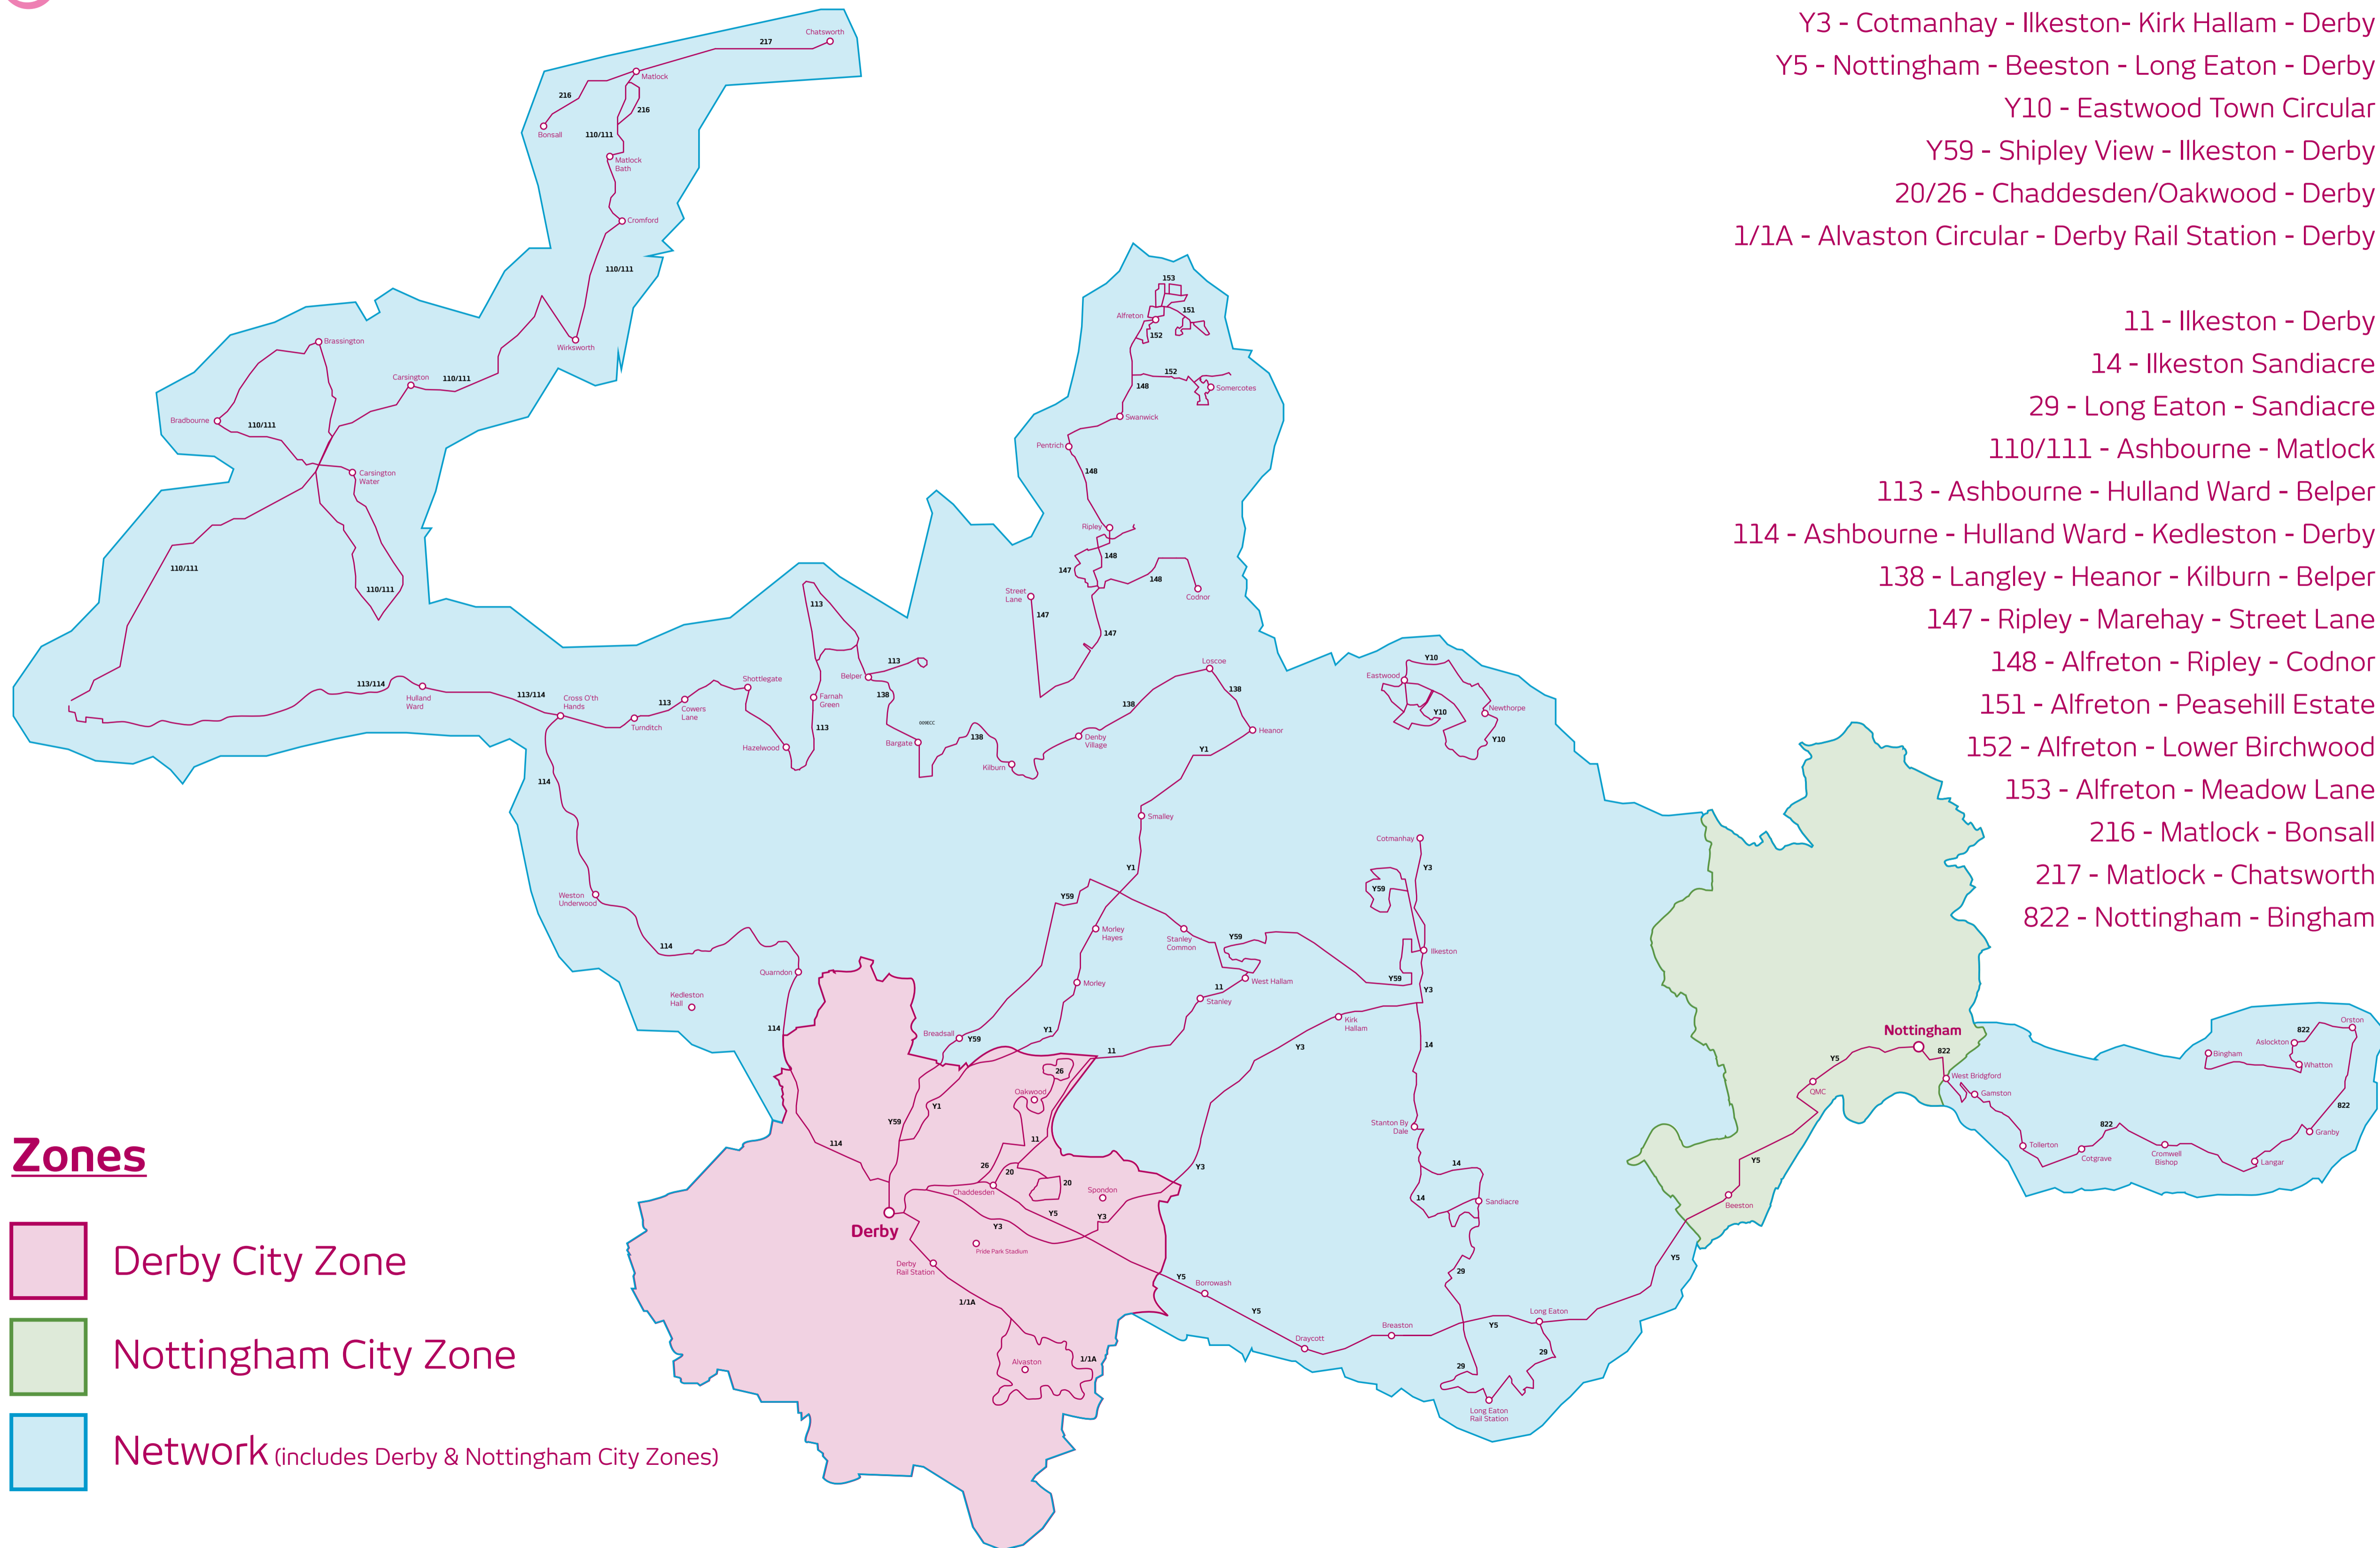

your bus Network Map

Our Services

- Y1 - Heanor - Derby
- Y3 - Cotmanhay - Ilkeston- Kirk Hallam - Derby
- Y5 - Nottingham - Beeston - Long Eaton - Derby
- Y10 - Eastwood Town Circular
- Y59 - Shipley View - Ilkeston - Derby
- 20/26 - Chaddesden/Oakwood - Derby
- 1/1A - Alvaston Circular - Derby Rail Station - Derby

- 11 - Ilkeston - Derby
- 14 - Ilkeston Sandiacre
- 29 - Long Eaton - Sandiacre
- 110/111 - Ashbourne - Matlock
- 113 - Ashbourne - Hulland Ward - Belper
- 114 - Ashbourne - Hulland Ward - Kedleston - Derby
- 138 - Langlely - Heanor - Kilburn - Belper
- 147 - Ripley - Marehay - Street Lane
- 148 - Alfreton - Ripley - Codnor
- 151 - Alfreton - Peasehill Estate
- 152 - Alfreton - Lower Birchwood
- 153 - Alfreton - Meadow Lane
- 216 - Matlock - Bonsall
- 217 - Matlock - Chatsworth
- 822 - Nottingham - Bingham

Zones

- Derby City Zone
- Nottingham City Zone
- Network (includes Derby & Nottingham City Zones)