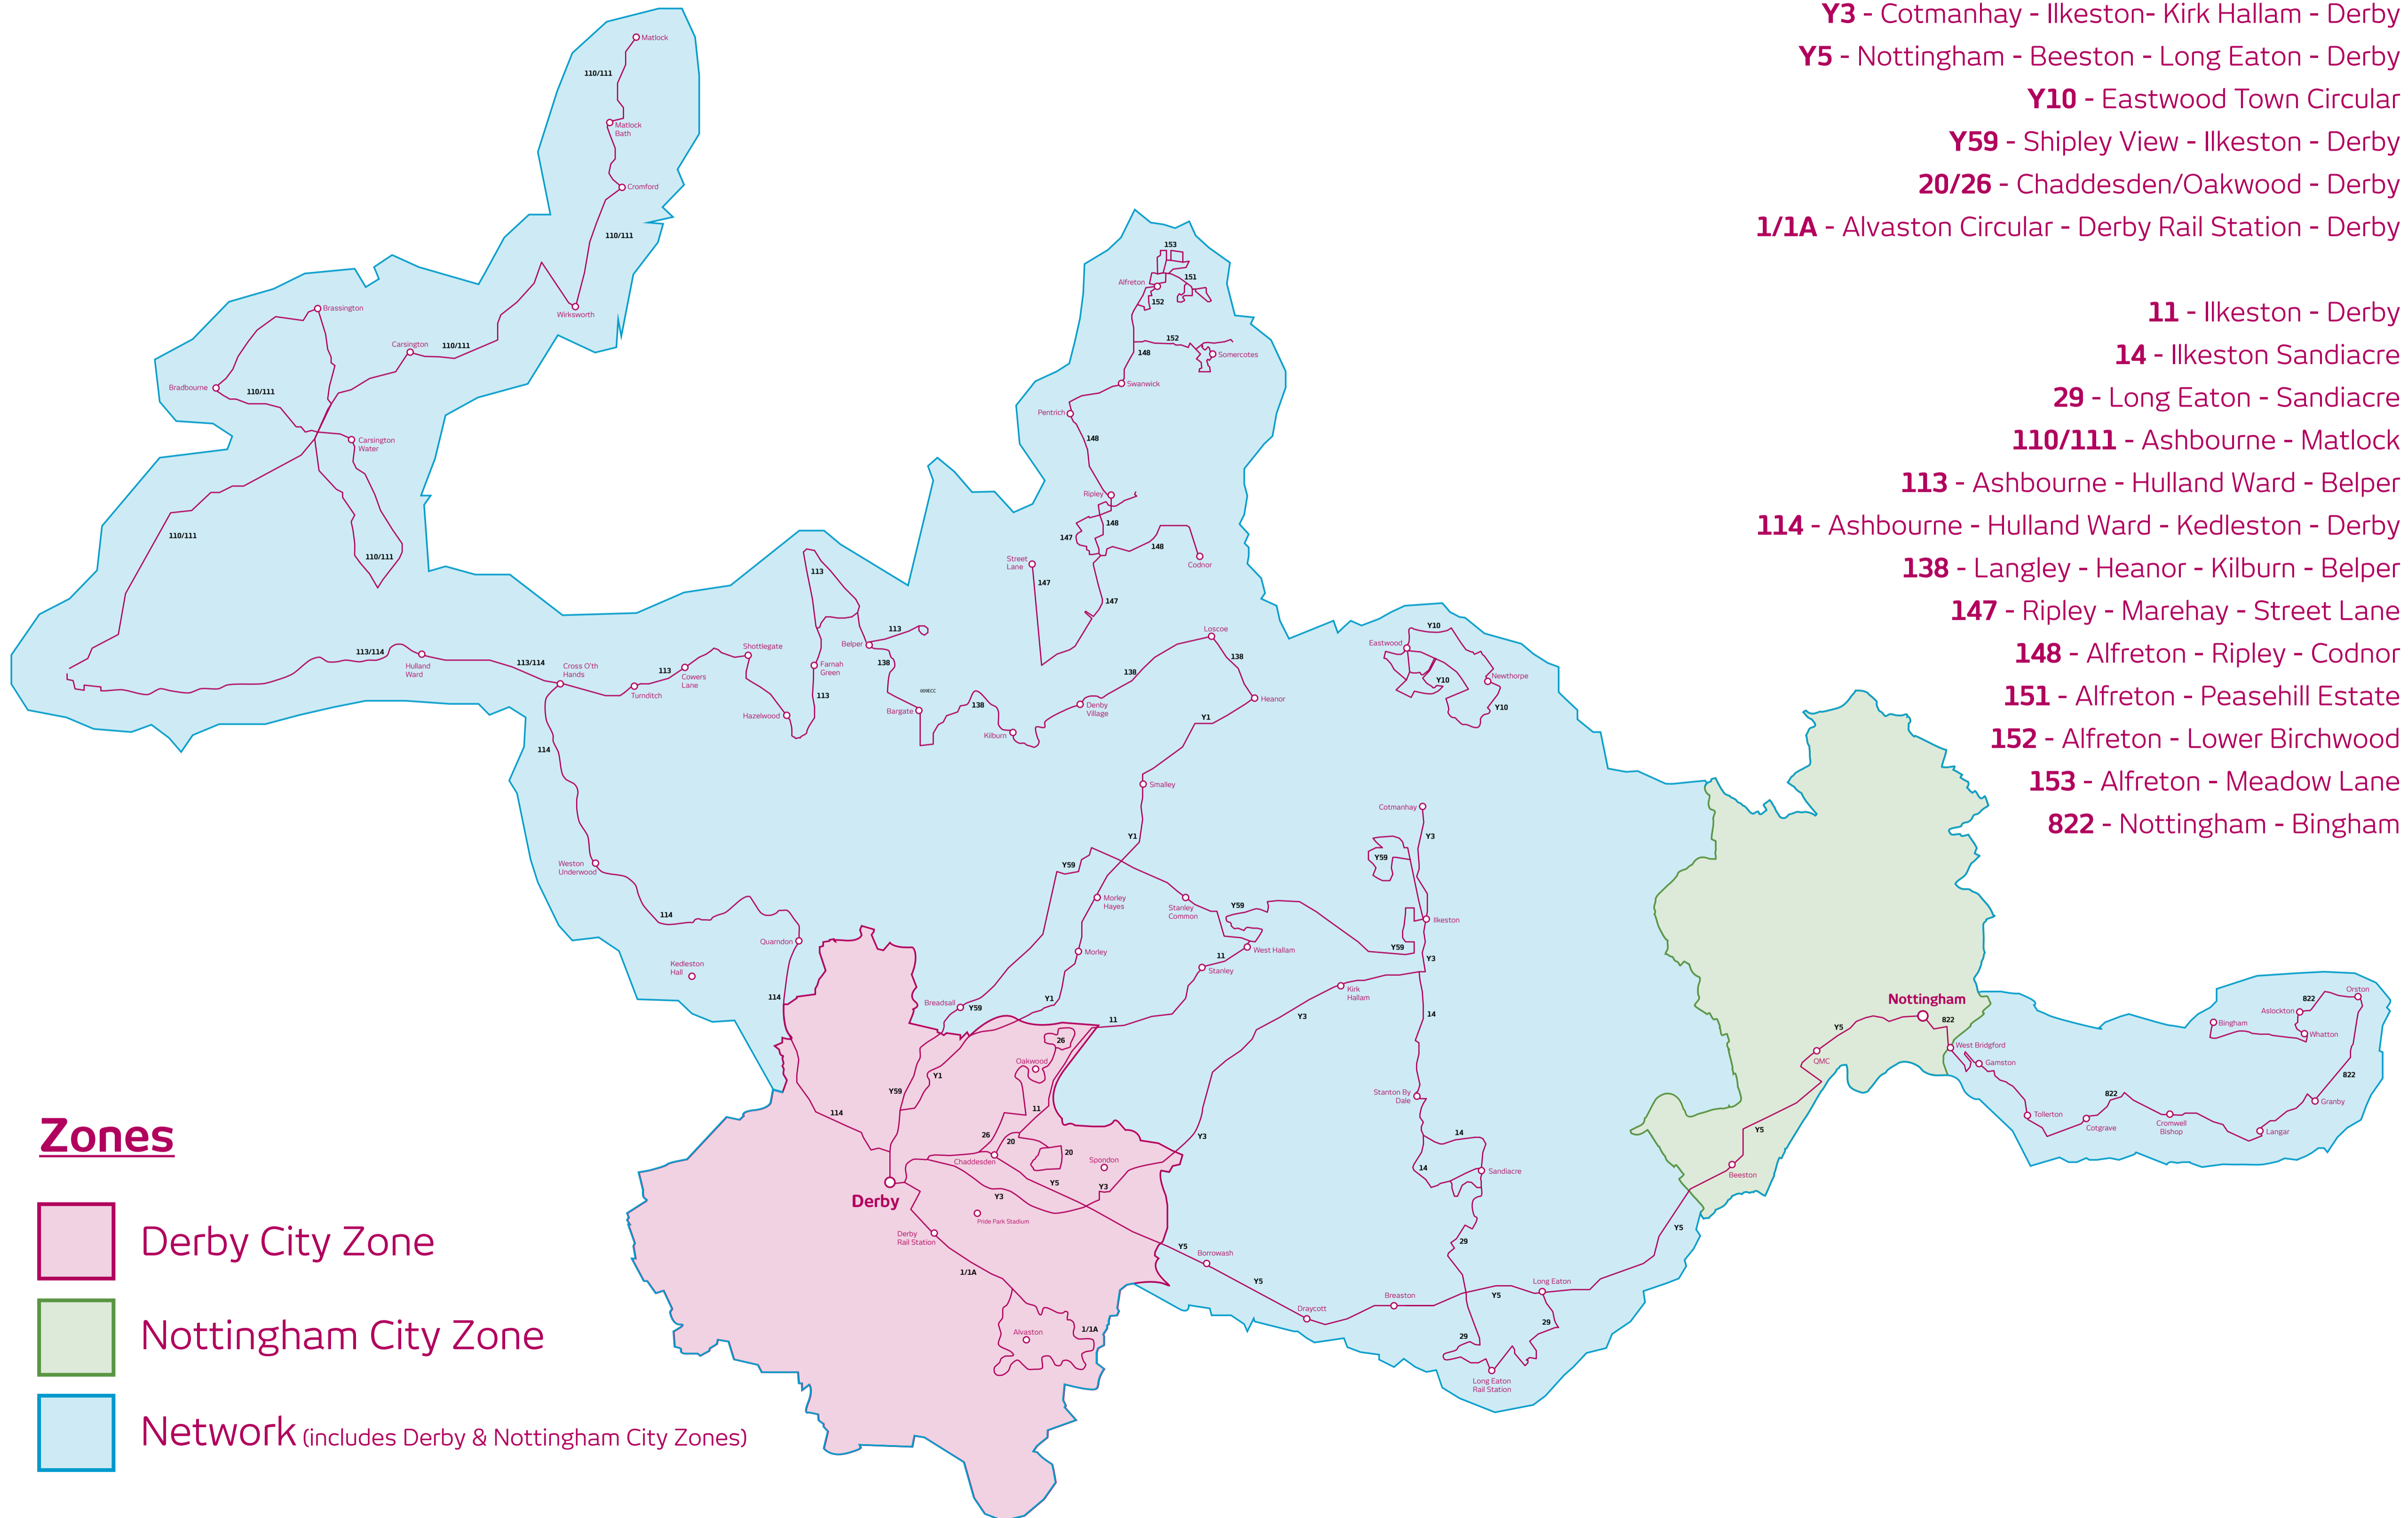

your bus Network Map

Our Services

Zones

- Derby City Zone
- Nottingham City Zone
- Network (includes Derby & Nottingham City Zones)

- Y1** - Heanor - Derby
- Y3** - Cotmanhay - Ilkeston- Kirk Hallam - Derby
- Y5** - Nottingham - Beeston - Long Eaton - Derby
- Y10** - Eastwood Town Circular
- Y59** - Shipley View - Ilkeston - Derby
- 20/26** - Chaddesden/Oakwood - Derby
- 1/1A** - Alvaston Circular - Derby Rail Station - Derby

- 11** - Ilkeston - Derby
- 14** - Ilkeston Sandiacre
- 29** - Long Eaton - Sandiacre
- 110/111** - Ashbourne - Matlock
- 113** - Ashbourne - Hulland Ward - Belper
- 114** - Ashbourne - Hulland Ward - Kedleston - Derby
- 138** - Langley - Heanor - Kilburn - Belper
- 147** - Ripley - Marehay - Street Lane
- 148** - Alfreton - Ripley - Codnor
- 151** - Alfreton - Peasehill Estate
- 152** - Alfreton - Lower Birchwood
- 153** - Alfreton - Meadow Lane
- 822** - Nottingham - Bingham