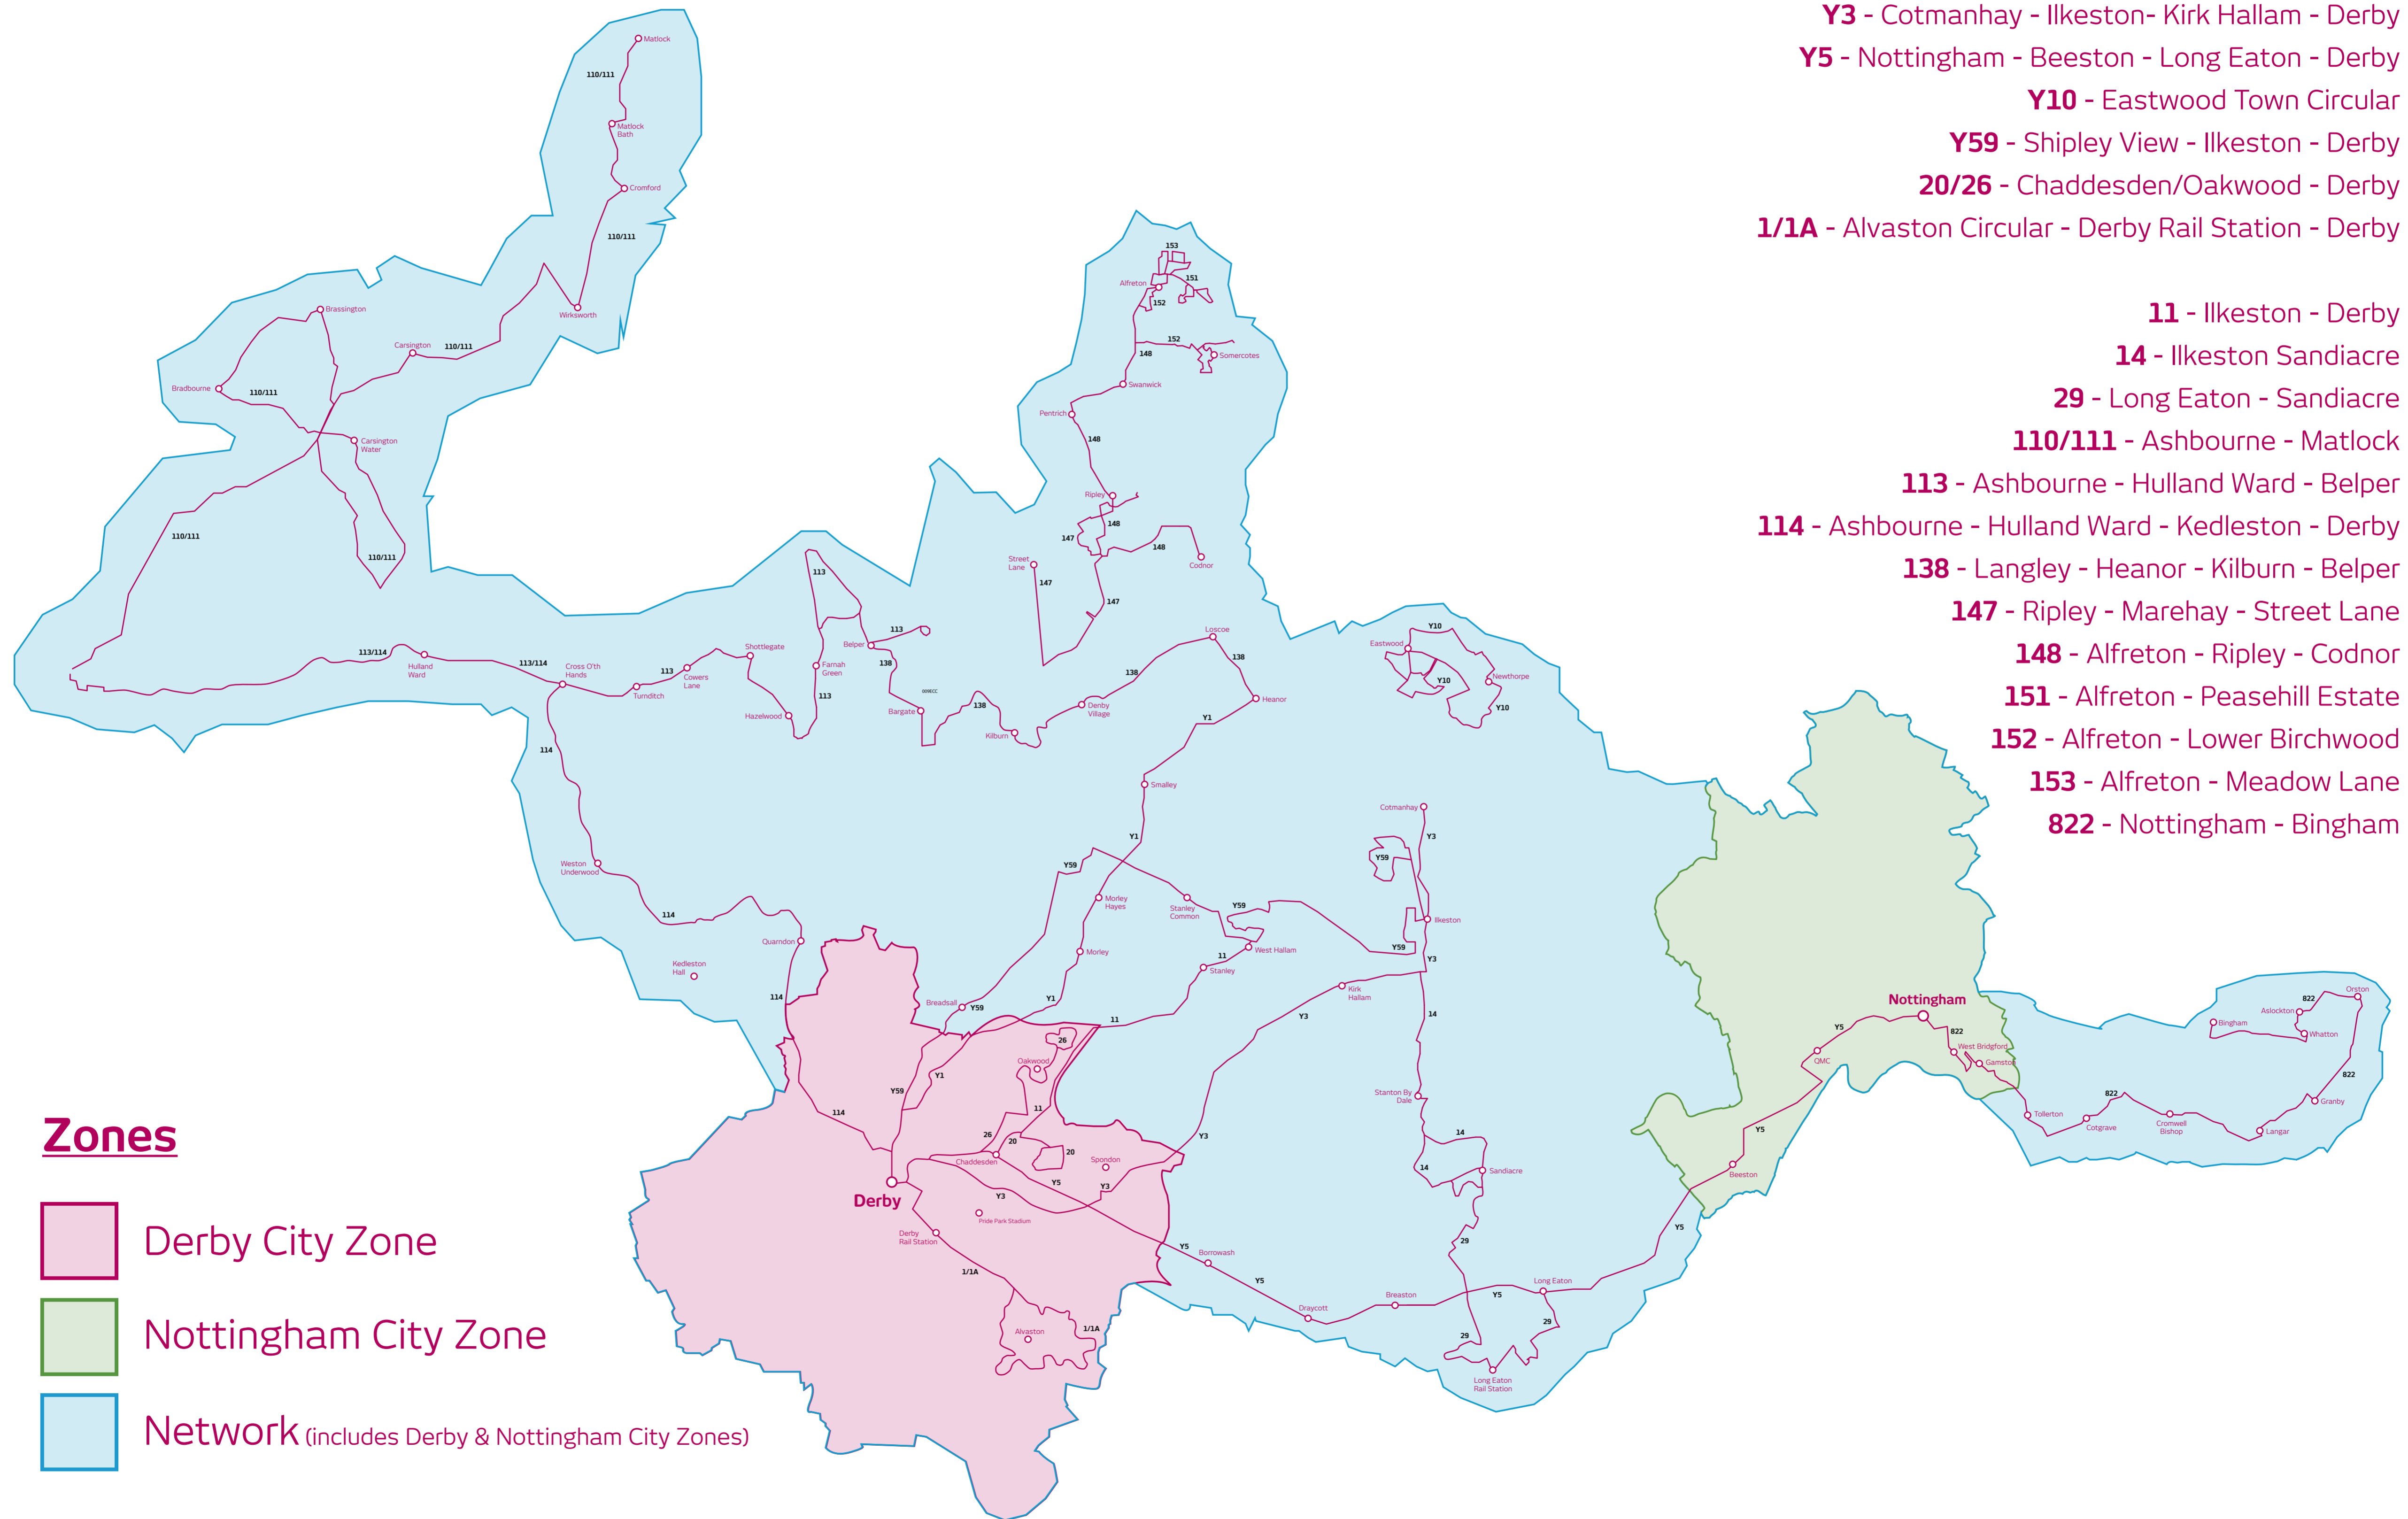

your bus Network Map

Our Services

Zones

- Derby City Zone
- Nottingham City Zone
- Network (includes Derby & Nottingham City Zones)

- Y1** - Heanor - Derby
- Y3** - Cotmanhay - Ilkeston- Kirk Hallam - Derby
- Y5** - Nottingham - Beeston - Long Eaton - Derby
- Y10** - Eastwood Town Circular
- Y59** - Shipley View - Ilkeston - Derby
- 20/26** - Chaddesden/Oakwood - Derby
- 1/1A** - Alvaston Circular - Derby Rail Station - Derby

- 11** - Ilkeston - Derby
- 14** - Ilkeston Sandiacre
- 29** - Long Eaton - Sandiacre
- 110/111** - Ashbourne - Matlock
- 113** - Ashbourne - Hulland Ward - Belper
- 114** - Ashbourne - Hulland Ward - Kedleston - Derby
- 138** - Langley - Heanor - Kilburn - Belper
- 147** - Ripley - Marehay - Street Lane
- 148** - Alfreton - Ripley - Codnor
- 151** - Alfreton - Peasehill Estate
- 152** - Alfreton - Lower Birchwood
- 153** - Alfreton - Meadow Lane
- 822** - Nottingham - Bingham